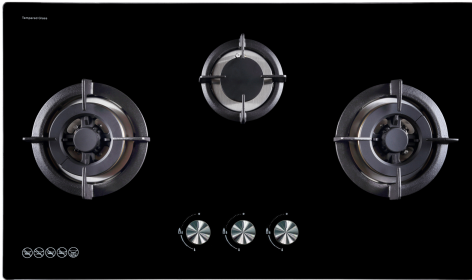

# TH 931 D2/A B LPG 86cm 3 Burners Gas Hob

 **ARISTON**

<b>Commercial Code</b>	<b>TH 931 D2/A B LPG</b>
<b>Brand</b>	Ariston
<b>EAN Code</b>	4897068761419
<b>Type</b>	86cm 3 Burners Gas Hob
<b>Ignition</b>	Battery
<b>Gas Type</b>	LPG
<b>Number of Cooking Zones</b>	3
<b>Number of Pan Support</b>	3
<b>Gas Connection Rating (kW)</b>	11.0kW
<b>Cooking Zone Size (mm) and Power (kW)</b>	Left: Ø131mm; 4.5kW Mid: Ø77.6mm; 2.0kW Right: Ø131mm; 4.5kW
<b>Cooking Zone Type</b>	Left: Double Ring Mid: Auxiliary Right: Double Ring
<b>Surface Material</b>	Black Schott Glass
<b>Pan Support Material</b>	Cast Iron
<b>Accessories</b>	1 × Wok Adaptor
<b>Safety Device for Gas</b>	Yes
<b>Technical Data</b>	
<b>Product Dimension (WxHxD) mm</b>	W860 × H62 × D500 mm
<b>Cut-out Dimension (WxD) mm</b>	W(670-825) × D(370-435) mm
<b>Voltage (V) / Frequency (Hz)</b>	N/A (due to battery ignition type)
<b>Current (A)</b>	
<b>Cable Length (cm)</b>	
<b>Other Information</b>	
<b>Country of Origin</b>	China
<b>Recommended Distance from Hood (mm)</b>	750mm
<b>Recommended Distance from Cut-out to Backsplash (mm)</b>	85mm
<b>Recommended Distance from Bottom Hob (mm)</b>	30-80mm
<b>Recommended Distance from Side (mm)</b>	150-300mm