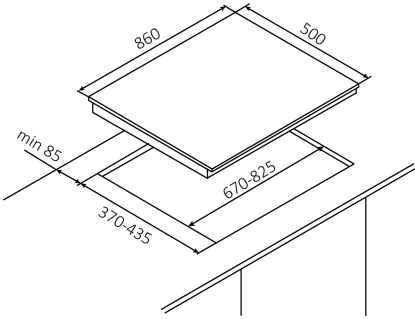

# TH 931 D2/A B LPG 86cm 3 Burners Gas Hob

 **ARISTON**

<b>Commercial Code</b>	<b>TH 931 D2/A B LPG</b>
<b>Brand</b>	Ariston
<b>EAN Code</b>	4897068761419
<b>Type</b>	86cm 3 Burners Gas Hob
<b>Ignition</b>	Battery
<b>Gas Type</b>	LPG
<b>Number of Cooking Zones</b>	3
<b>Number of Pan Support</b>	3
<b>Gas Connection Rating (kW)</b>	11.0kW
<b>Cooking Zone Size (mm) and Power (kW)</b>	Left: Ø131mm; 4.5kW Mid: Ø77.6mm; 2.0kW Right: Ø131mm; 4.5kW
<b>Cooking Zone Type</b>	Left: Double Ring Mid: Auxiliary Right: Double Ring
<b>Surface Material</b>	Black Schott Glass
<b>Pan Support Material</b>	Cast Iron
<b>Accessories</b>	1 × Wok Adaptor
<b>Safety Device for Gas</b>	Yes
<b>Technical Data</b>	
<b>Product Dimension (WxHxD) mm</b>	W860 × H62 × D500 mm
<b>Cut-out Dimension (WxD) mm</b>	W(670-825) × D(370-435) mm
<b>Voltage (V) / Frequency (Hz)</b>	N/A (due to battery ignition type)
<b>Current (A)</b>	
<b>Cable Length (cm)</b>	
<b>Other Information</b>	
<b>Country of Origin</b>	China
<b>Recommended Distance from Hood (mm)</b>	750mm
<b>Recommended Distance from Cut-out to Backsplash (mm)</b>	85mm
<b>Recommended Distance from Bottom Hob (mm)</b>	30-80mm
<b>Recommended Distance from Side (mm)</b>	150-300mm